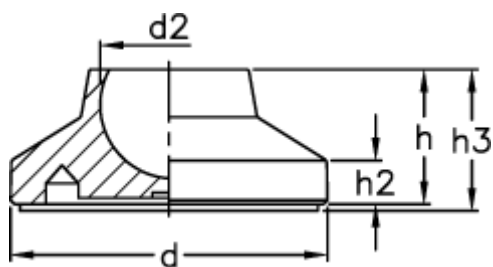

Data Sheet

Article number: 2310340233

Description: E+G Base without no-slip disc
LS.A-50-8,5-AS

Measures

D	= 50
d2	= 8.5
h	= 19
h2	= 6.5
h3	= 22
Max load (N)	= 10000